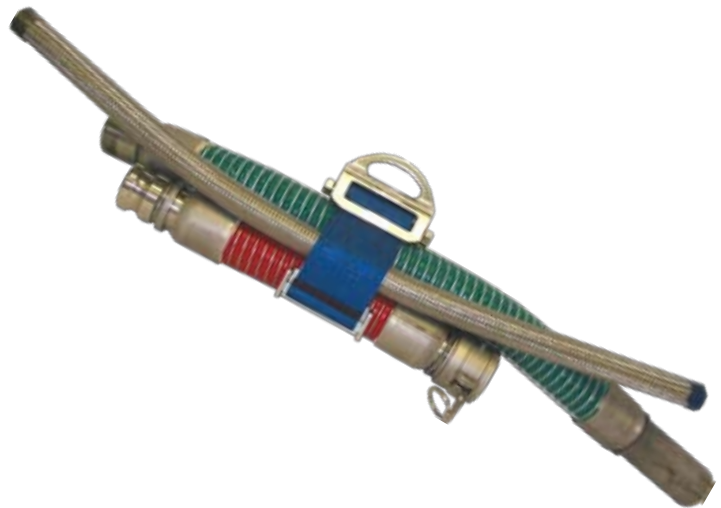

**VAPOR RECOVERY ECENTRIC REDUCER**

**CUSTOM WYE PIECE**

**PLATE BLIND FLANGE**

**HOSE BUNCH BINDER**

**PANCAKE BLIND FLANGE WITH HANDLE**

**FLANGED NEOPRENE POLYESTER DUCTING**