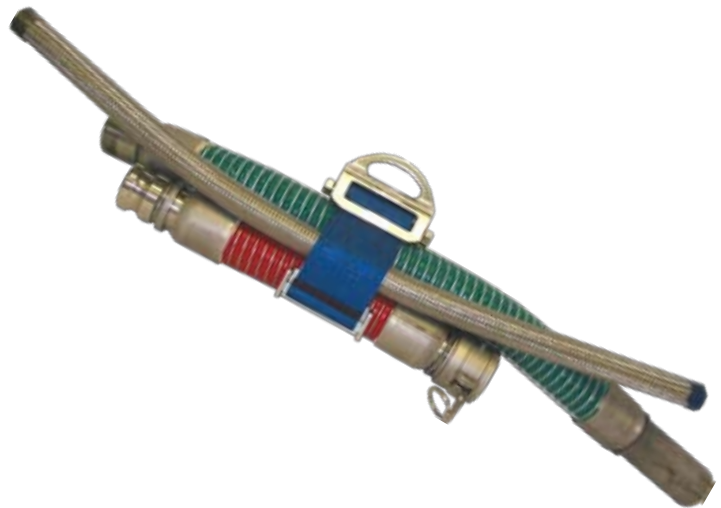

VAPOR RECOVERY ECENTRIC REDUCER

CUSTOM WYE PIECE

PLATE BLIND FLANGE

HOSE BUNCH BINDER

PANCAKE BLIND FLANGE WITH HANDLE

FLANGED NEOPRENE POLYESTER DUCTING